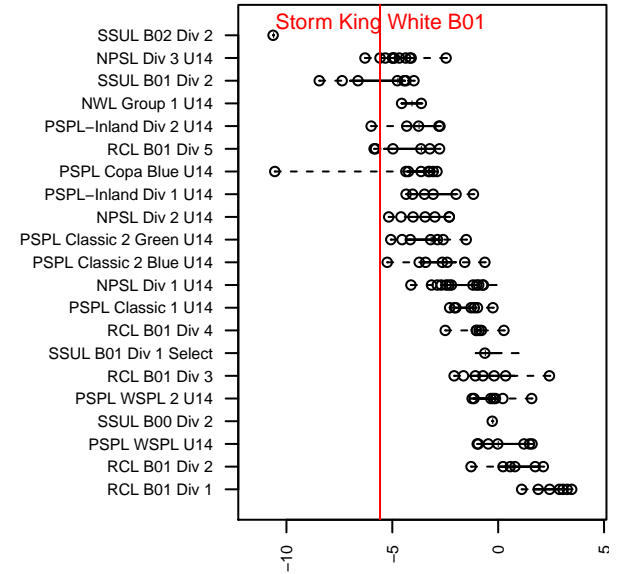

Storm King White B01

Storm King SC
Port Angeles, WA
B01 total strength=691
attack=0.84 defense=0.56
fall league = NPSL Div 3 U14

alt names used:
Storm King B01 White

Venues played:
2015 NPSL Division 3 U14

**attack and defense variance (black dot)
relative to other teams
and top 10 in region**

**attack and defense rating
relative to others at age
and all opponents in last 13 months**

Performance relative to 13 month average